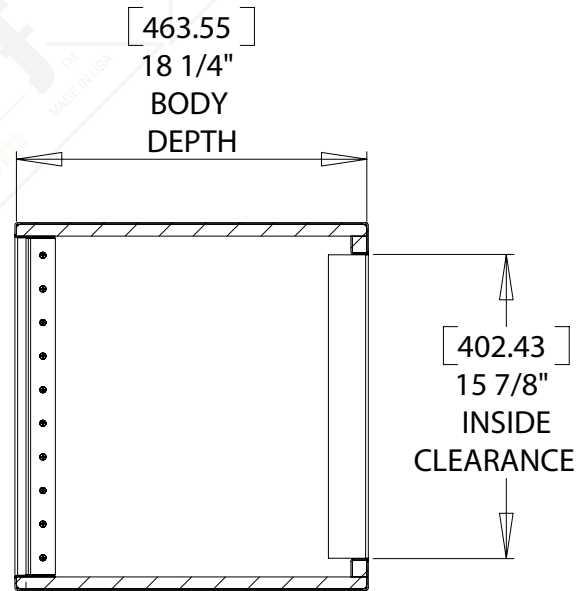

RS-10D

Rack Shell - 10 Space - 17.75" Rackable Depth

#	QTY	PART NUMBER	DESCRIPTION
1	1	83-008	BADGE - GRUNDORF ORIGINAL
2	2	41-010	RACK RAIL-10 SPACE

FRONT VIEW

SECTION A-A

[450.85]
17 3/4"
RACKABLE