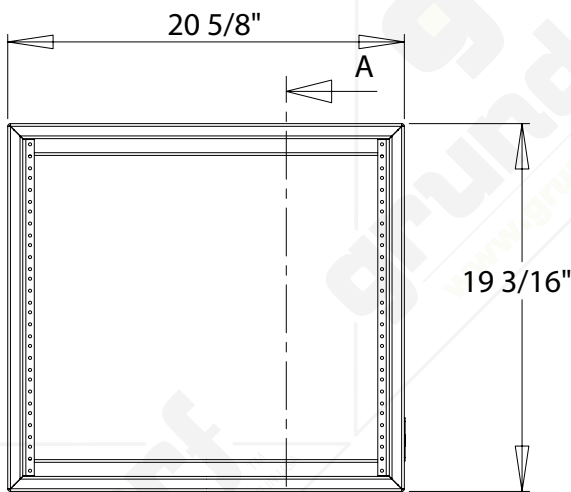

RS-10D

Rack Shell - 10 Space - 17.75" Rackable Depth

#	QTY	PART NUMBER	DESCRIPTION
1	1	83-008	BADGE - GRUNDORF ORIGINAL
2	2	41-010	RACK RAIL-10 SPACE

FRONT VIEW

SECTION A-A

[450.85]
17 3/4"
RACKABLE