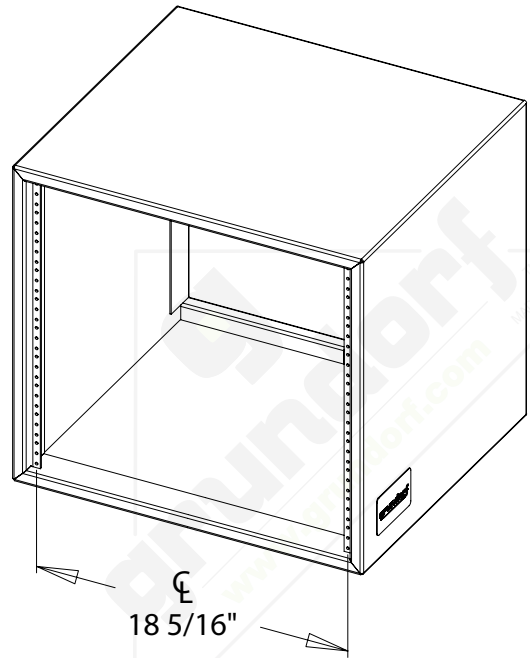

RS-10D

Rack Shell - 10 Space - 17.75" Rackable Depth

#	QTY	PART NUMBER	DESCRIPTION
1	1	83-008	BADGE - GRUNDORF ORIGINAL
2	2	41-010	RACK RAIL-10 SPACE

FRONT VIEW

SECTION A-A

[450.85]
17 3/4"
RACKABLE