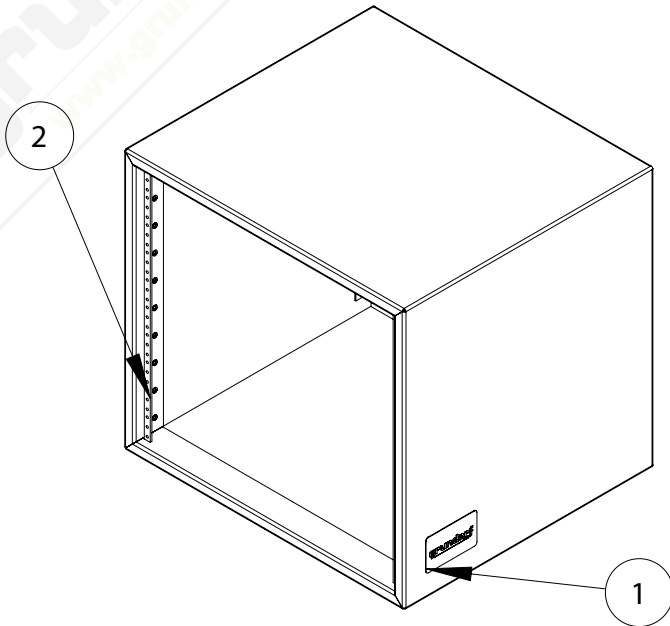

RS-10D

Rack Shell - 10 Space - 17.75" Rackable Depth

#	QTY	PART NUMBER	DESCRIPTION
1	1	83-008	BADGE - GRUNDORF ORIGINAL
2	2	41-010	RACK RAIL-10 SPACE

FRONT VIEW

SECTION A-A

[450.85]
17 3/4"
RACKABLE